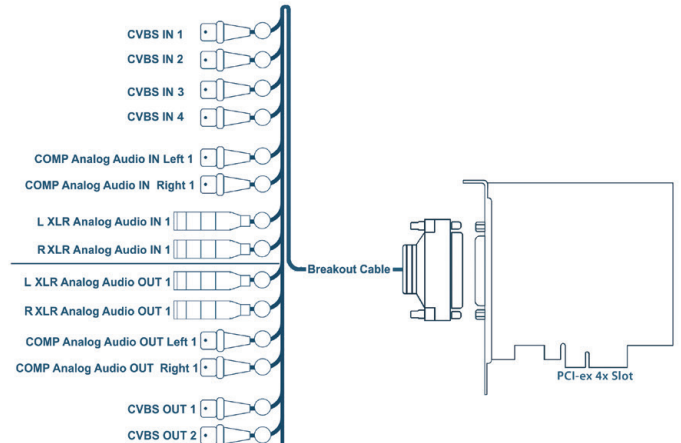

2R1T

4R1T

SPECIFICATIONS

Number of HDMI Video Inputs	2 - One on the front panel, second on the back.
Number of Analog Video Inputs	4
Video Input Connector Type	BNC
Hardware scaling	HD/SD-HDMI-CVBS video
Switchable Capture Video Format	Per each Input
Number of HDMI Audio Inputs	2
Number of Analog Audio Inputs	2
Audio Input Connector Type	Balanced XLR(L+R) Unbalanced RCA(L+R)
Capture Audio	24 bit/48KHz
Sample Format	YUV 4:2:2
Color Depth	Analog 8 – bit HDMI 8/10 – bit
Number of HDMI Video Outputs	1 on the front panel
Number of Analog Video Outputs	1
Video Output Connector Type	BNC

Switchable Capture Video Format	Per each Input
Analog Video Standards	NTSC(M/4.43) / PAL(B/D/G/H/I/K/L/M/N/60)/SECAM
SD-standards	625/25 PAL/SECAM, 525/29.97 NTSC on analog outputs
SD/HD-standards	625i, 525i, 625p, 525p, 720p50, 720p59.94, 720p60, 1080p23.98, 1080p24, 1080p25, 1080p29.97, 1080p30, 1080i50, 1080i59.94, 1080i60, 1080p50, 1080p59.94, 1080p60 on HDMI outputs
Number of HDMI Audio Outputs	2
Number of Analog Audio Outputs	2
Audio Output Connector Type	Balanced XLR(L+R) Unbalanced RCA(L+R)
Playback Audio	24 bit/48KHz
PCI interface	PCIe Gen1 x 4
Power consumption	5W
Firmware Update	via PCI Express
Size	120x90

MODELS

2R1T - HDMI & Composite capture/playback card (2 HDMI inputs, 1 HDMI output, 4 CVBS inputs, 1 CVBS output)

4R1T - Composite capture/playback card (4 CVBS inputs / 2 CVBS outputs)