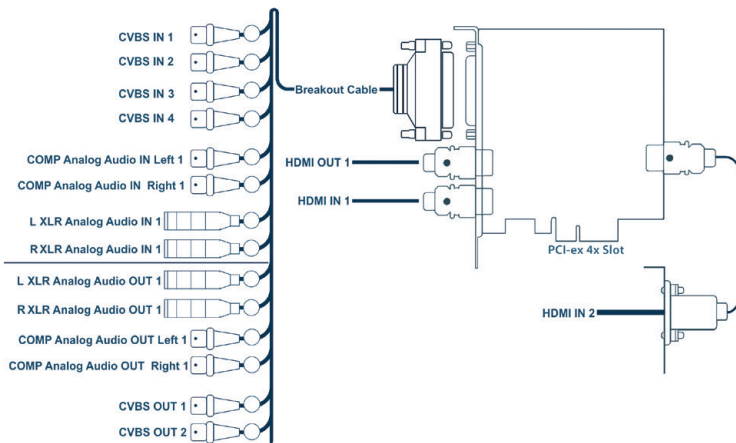

2R1T

4R1T

SPECIFICATIONS

Number of HDMI Video Inputs	2 - One on the front panel, second on the back.
Number of Analog Video Inputs	4
Video Input Connector Type	BNC
Hardware scaling	HD/SD-HDMI-CVBS video
Switchable Capture Video Format	Per each Input
Number of HDMI Audio Inputs	2
Number of Analog Audio Inputs	2
Audio Input Connector Type	Balanced XLR(L+R) Unbalanced RCA(L+R)
Capture Audio	24 bit/48KHz
Sample Format	YUV 4:2:2
Color Depth	Analog 8 – bit HDMI 8/10 – bit
Number of HDMI Video Outputs	1 on the front panel
Number of Analog Video Outputs	1
Video Output Connector Type	BNC

Switchable Capture Video Format	Per each Input
Analog Video Standards	NTSC(M/4.43) / PAL(B/D/G/H/I/K/L/M/N/60)/SECAM
SD-standards	625/25 PAL/SECAM, 525/29.97 NTSC on analog outputs
SD/HD-standards	625i, 525i, 625p, 525p, 720p50, 720p59.94, 720p60, 1080p23.98, 1080p24, 1080p25, 1080p29.97, 1080p30, 1080i50, 1080i59.94, 1080i60, 1080p50, 1080p59.94, 1080p60 on HDMI outputs
Number of HDMI Audio Outputs	2
Number of Analog Audio Outputs	2
Audio Output Connector Type	Balanced XLR(L+R) Unbalanced RCA(L+R)
Playback Audio	24 bit/48KHz
PCI interface	PCIe Gen1 x 4
Power consumption	5W
Firmware Update	via PCI Express
Size	120x90

MODELS

2R1T - HDMI & Composite capture/playback card (2 HDMI inputs, 1 HDMI output, 4 CVBS inputs, 1 CVBS output)

4R1T - Composite capture/playback card (4 CVBS inputs / 2 CVBS outputs)