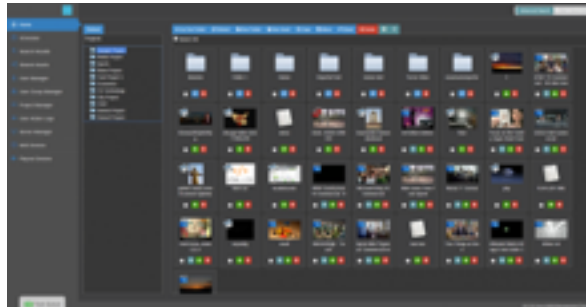

Marsis MAM 4K

Web MAM System

Master Control - SDI- IP - Virtualized - Cloud

Access your MAM Anytime ! Anywhere !

WEB PLAYOUT

Access your playout from any device. Web User interface through Marsis gateway

USER PERMISSIONS

Users can be defined and grouped in the system. User management adds extra security

NO MORE KVM EXTENDER

Operators can access playout - cg - ingest and MAM servers via web desktop or mobile clients. No need for external KVM extender

ONE POINT MANAGEMENT

Utility Manager allows technical team to manage and control all channels from single seat. All system can be configured from single point

RENT YOUR SERVER

Playout Centers can rent each channel individually to different customers. Customers can access and see only their playlist / content

EASY UPDATE

Unique design offers easy update and upgrade. Server upgrades makes all changes in the web clients automatically

- Redundant systems with server - client access. 4K / HD /SD Content Management Completely Web based and accessible from anywhere anytime.
- True remote system can be deployed anywhere. Unique design runs on Linux operating system makes operation easy.
- System is completely designed for multi operation where customers can share single server based on permission. Tech team can manage all channels from one seat.
- Hybrid system which can run in master control, cloud or virtualized environment as well. Applications are unlimited like TV MAM, University Library, Police, Military or disaster recovery applications.