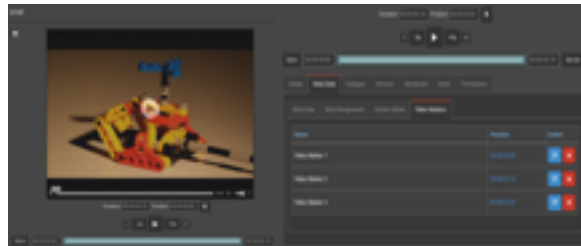

Marsis MAM 4K

Web MAM System

Master Control - SDI- IP - Virtualized - Cloud

Access your MAM Anytime ! Anywhere !

WEB PLAYOUT

Access your playout from any device. Web User interface through Marsis gateway

USER PERMISSIONS

Users can be defined and grouped in the system. User management adds extra security

NO MORE KVM EXTENDER

Operators can access playout - cg - ingest and MAM servers via web desktop or mobile clients. No need for external KVM extender

ONE POINT MANAGEMENT

Utility Manager allows technical team to manage and control all channels from single seat. All system can be configured from single point

RENT YOUR SERVER

Playout Centers can rent each channel individually to different customers. Customers can access and see only their playlist / content

EASY UPDATE

Unique design offers easy update and upgrade. Server upgrades makes all changes in the web clients automatically

- Redundant systems with server - client access. 4K / HD /SD Content Management Completely Web based and accessible from anywhere anytime.
- True remote system can be deployed anywhere. Unique design runs on Linux operating system makes operation easy.
- System is completely designed for multi operation where customers can share single server based on permission. Tech team can manage all channels from one seat.
- Hybrid system which can run in master control, cloud or virtualized environment as well. Applications are unlimited like TV MAM, University Library, Police, Military or disaster recovery applications.

Web Client and Windows Tool

- Runs on Virtual, Cloud or Standard IT hardware
- Completely web based no desktop client needed
- Manage & Control Playout via web
- Advanced user permission & group management
- Project, Folder and Asset based user permission
- Built in Multi Profile Transcoding Engine
- Social Media Integration - Facebook Sharing
- Customizable Metadata Fields and Categories
- Fast and Accurate Search Engine
- Rent single server to multiple customers
- Scalable and Expandable System
- Add storage as you grow
- High Availability with Redundancy
- Master & Back up Cluster Scenario
- Playlist Preparation Module
- Playout Control Function
- 4K/HD/SD multiformat performance
- Video Markers for finding specific point in video
- Automatic Proxy Generation
- Multiple Location Archive Server Management
- Wide range broadcast file format playback
- Web sharing module with date - time limit
- Watch Folder for automatic archiving
- Simple, Advanced and Template based search
- Mobile device optimized view support
- Manual and Automatic Database back up
- Linux Server and My SQL Database
- Built in Web Player with frame by frame playback
- Built in FTP Client for content upload
- Integrated LTO Tape Support